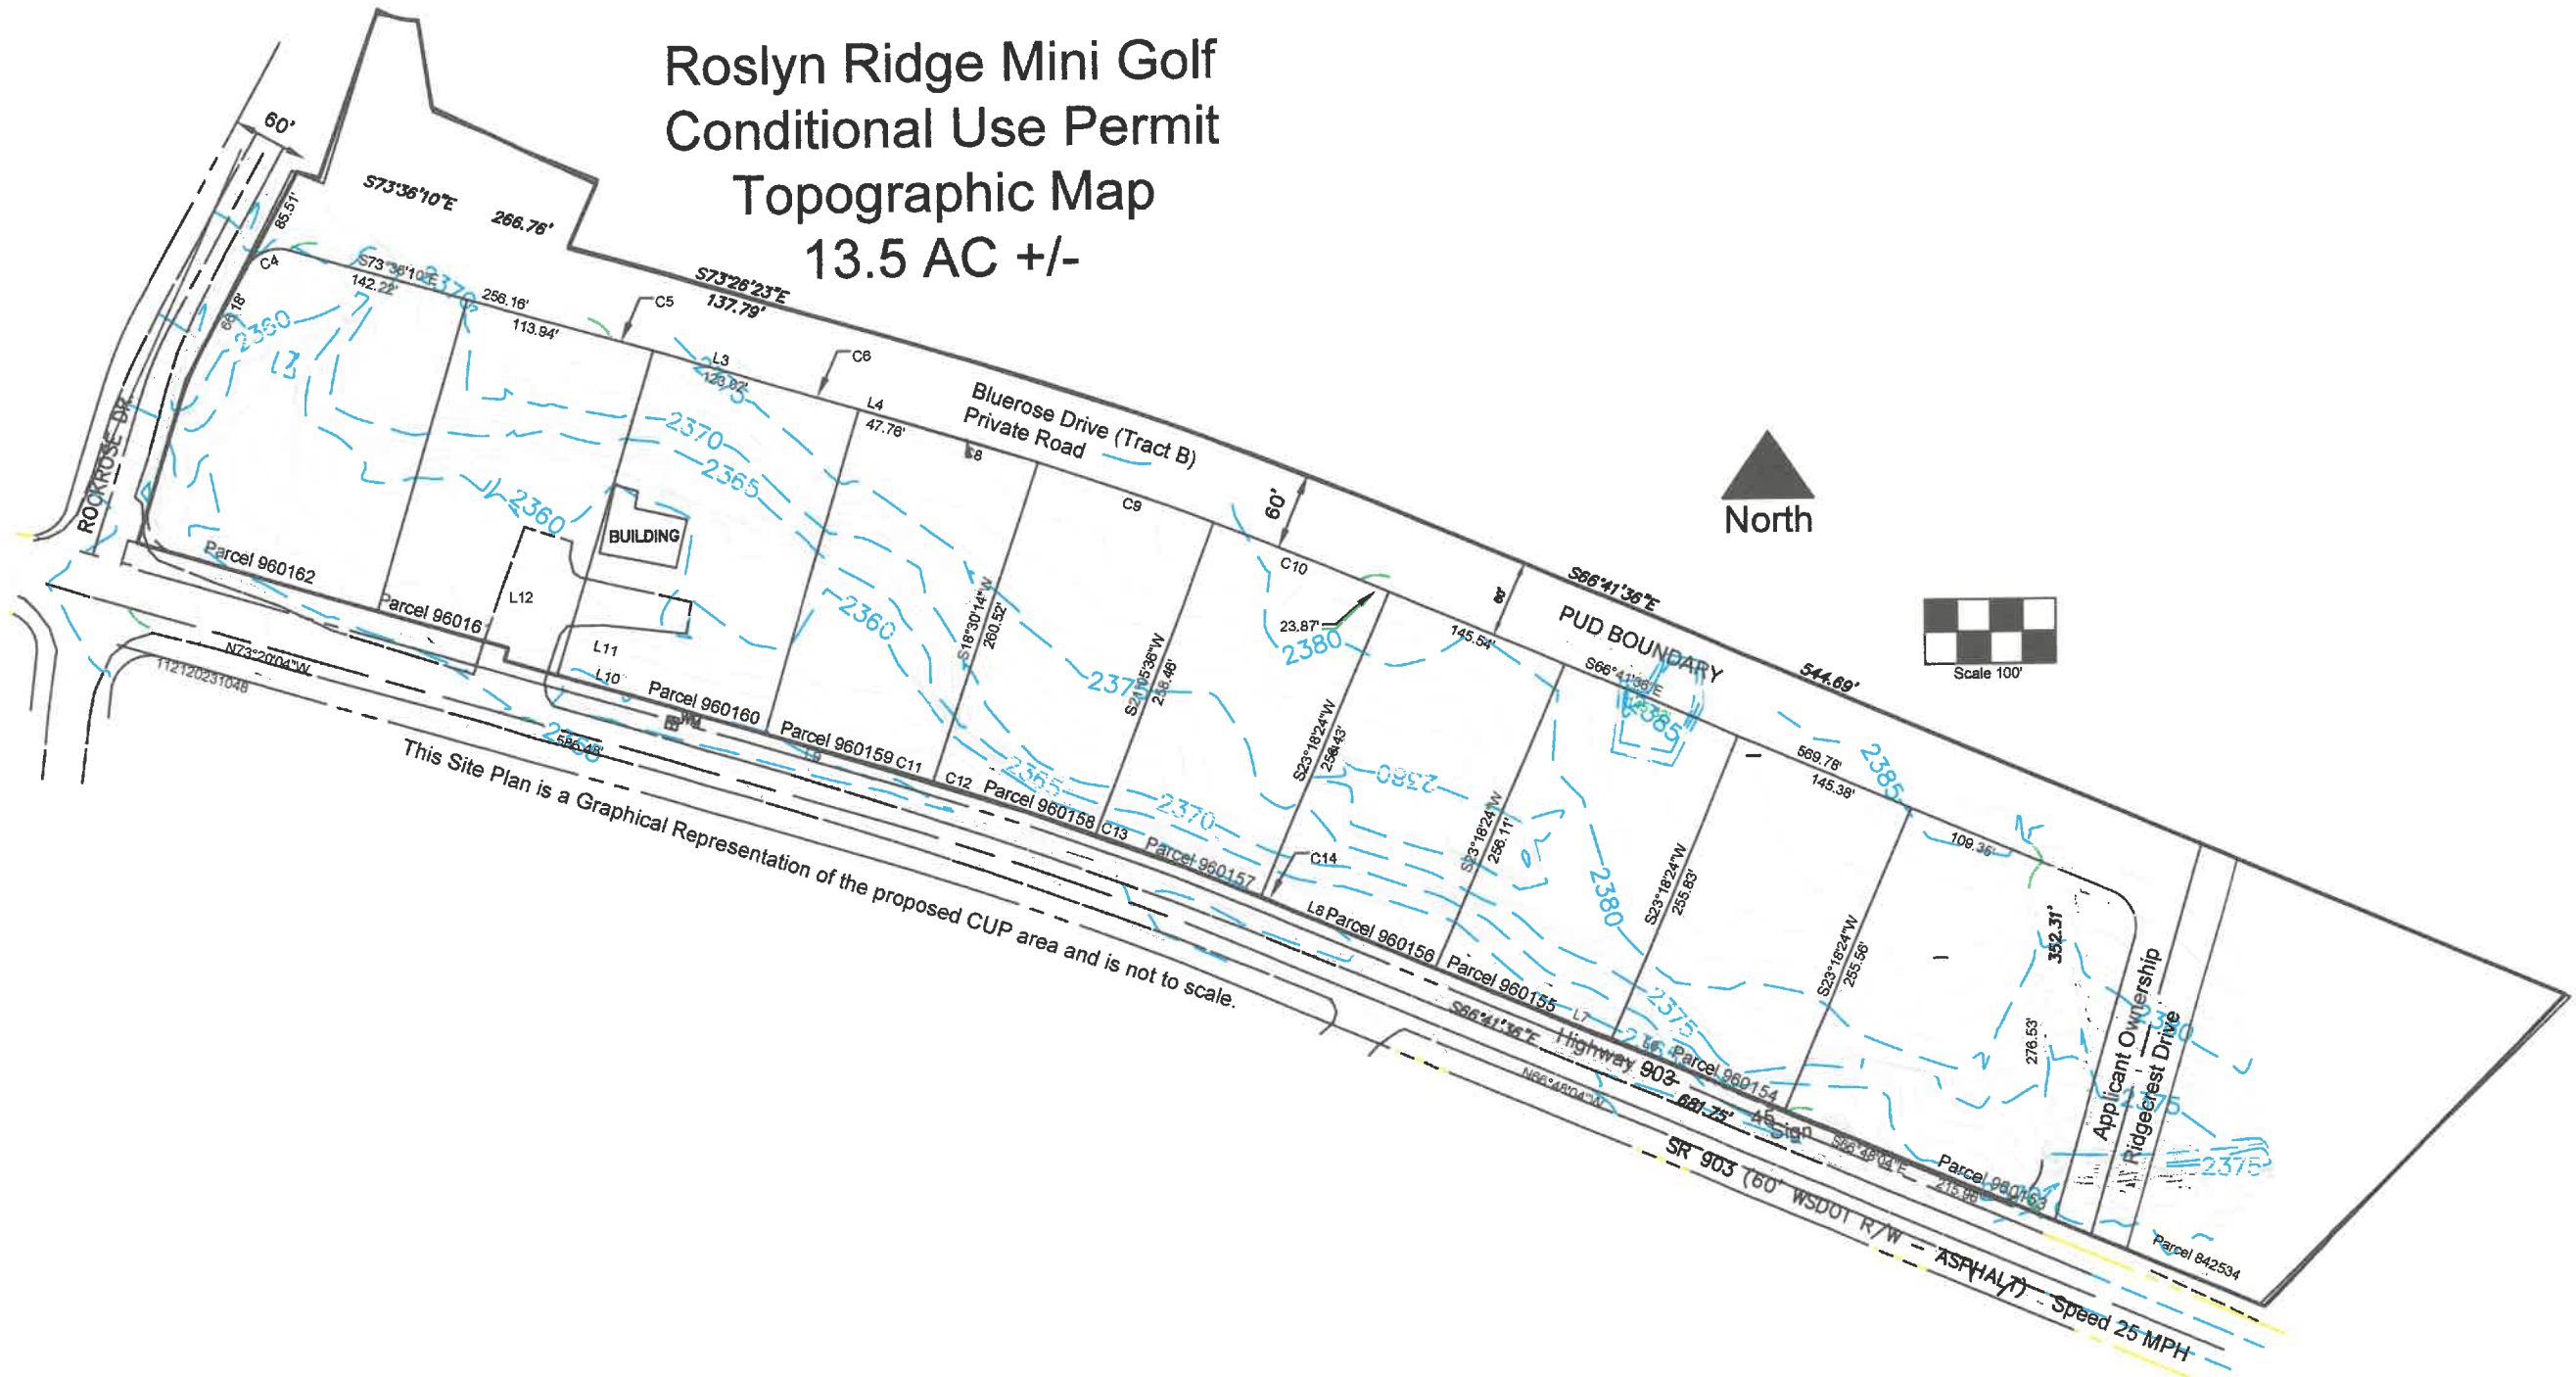

Roslyn Ridge Mini Golf Conditional Use Permit Topographic Map 13.5 AC +/-

This Site Plan is a Graphical Representation of the proposed CUP area and is not to scale.

RECEIVED
NOV 28 2023
Kittitas County CDS